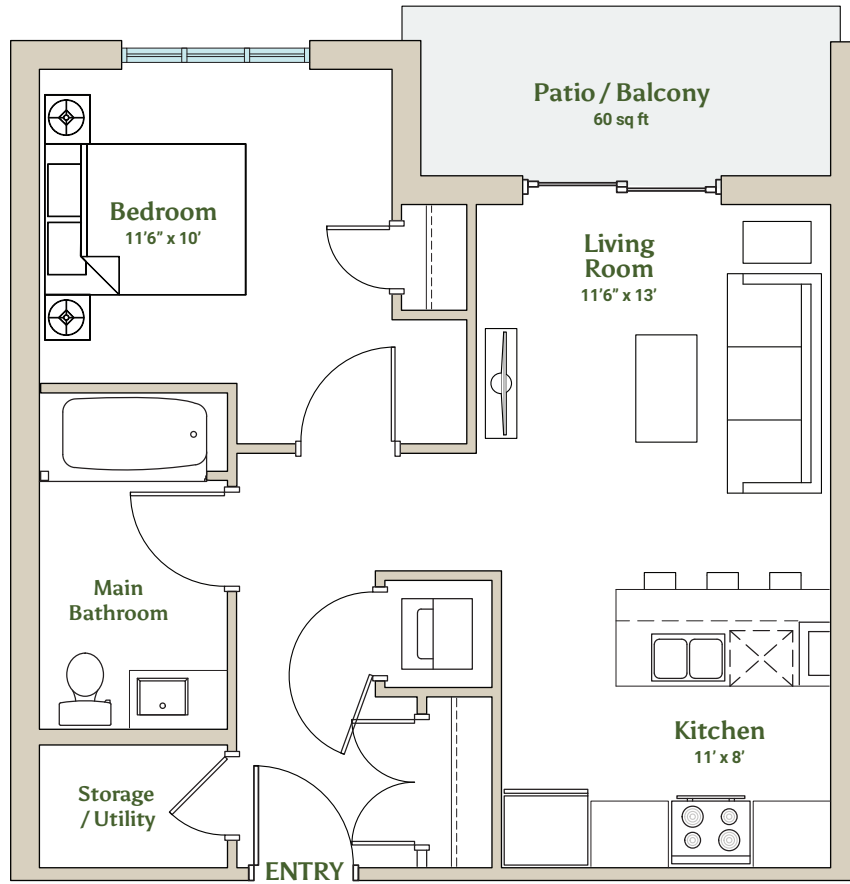

59 Walnut Street

St. Thomas, ON

Floors 1-3

Metcalfe 2

1 Bedroom | 1 Bath | 640 sq ft

Refined Rentals