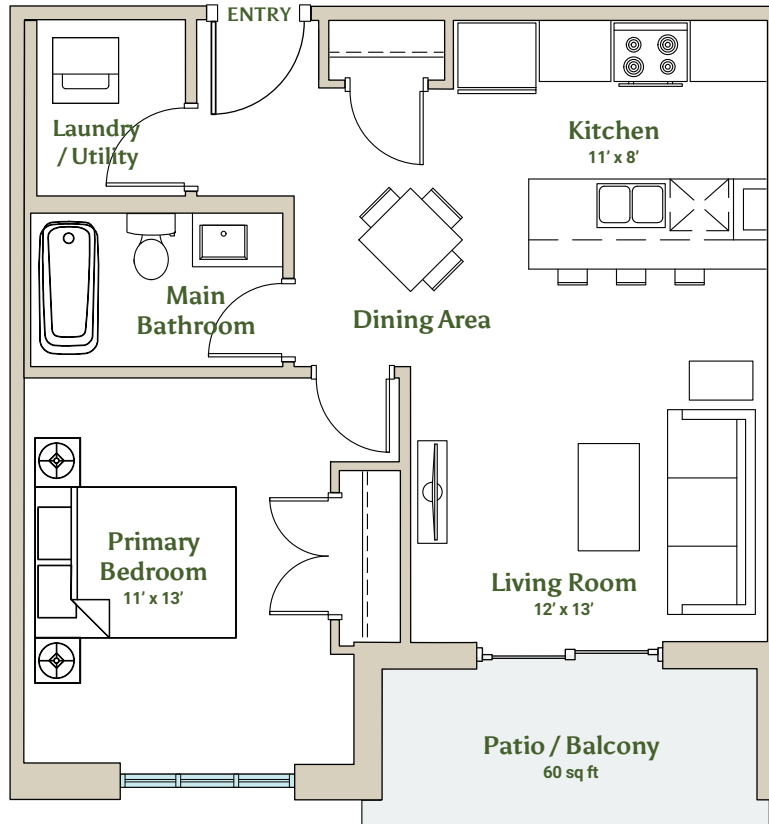

# Metcalfe

1 Bedroom | 1 Bath | 640 sq ft

Floors 1-3