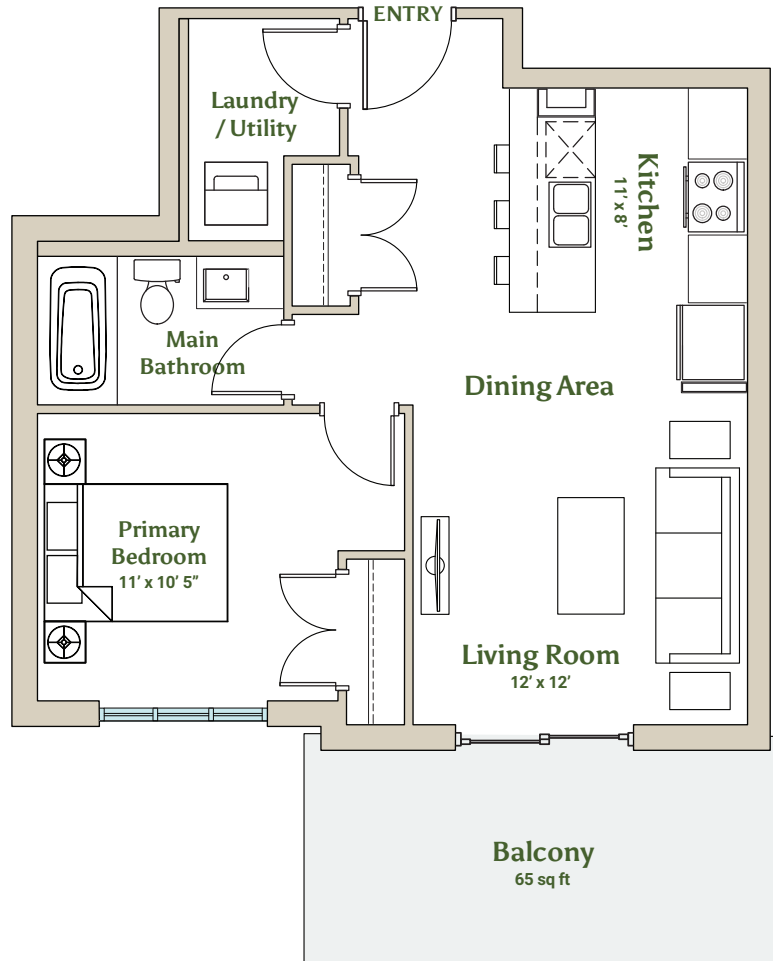

Floor 1

St Anne

1 Bedroom | 1 Bath | 650 sq ft