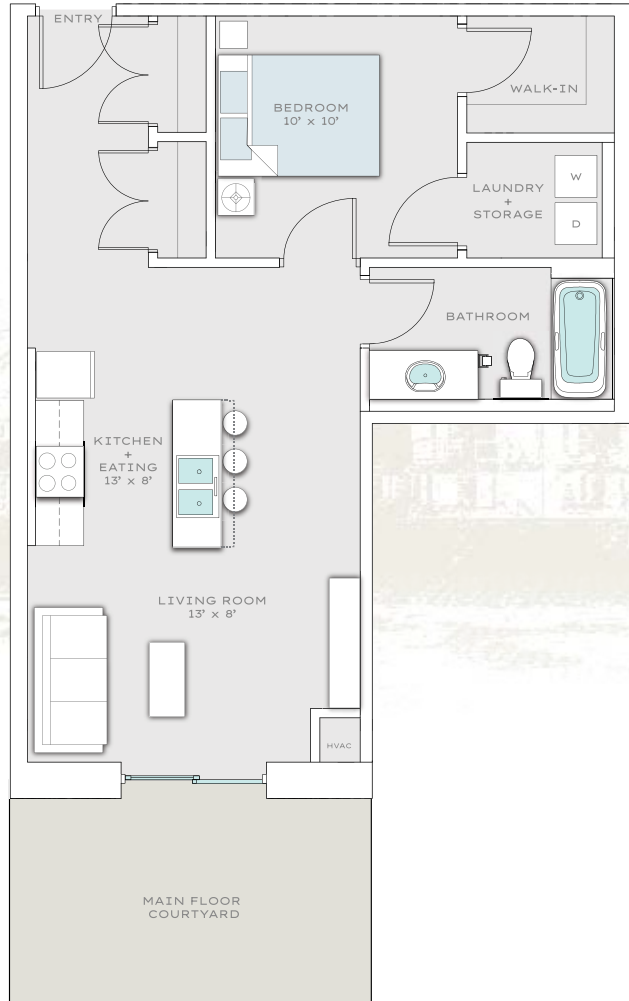

WILLIAM

660 SQ FT

■ 1 BEDROOM

■ 1 BATHROOM

■ COURTYARD

MAIN FLOOR ONLY