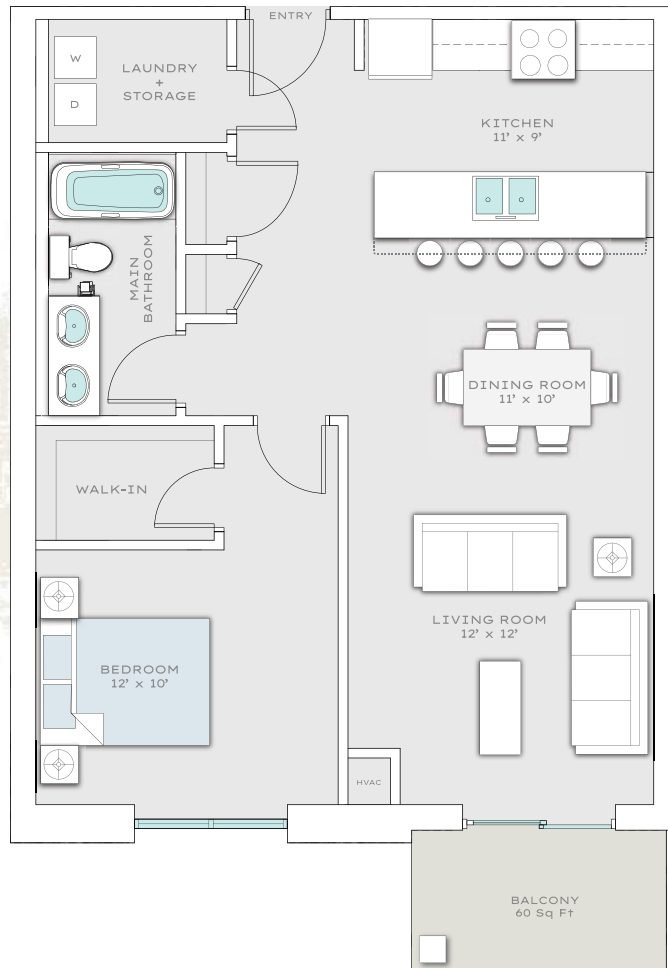

MAIN

820 SQ FT

■ 1 BEDROOM

■ 1 BATHROOM

■ BALCONY

FLOORS 2-6