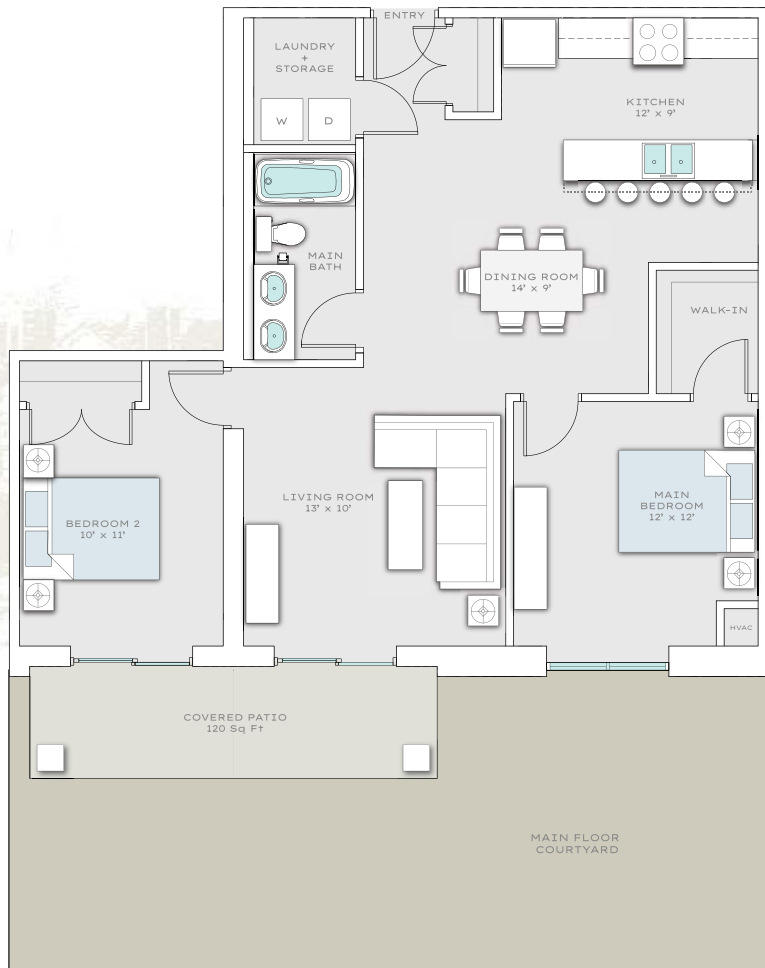

FRONT

1020 SQ FT

■ 2 BEDROOMS

■ 1 BATHROOM

■ BALCONY

MAIN FLOOR ONLY