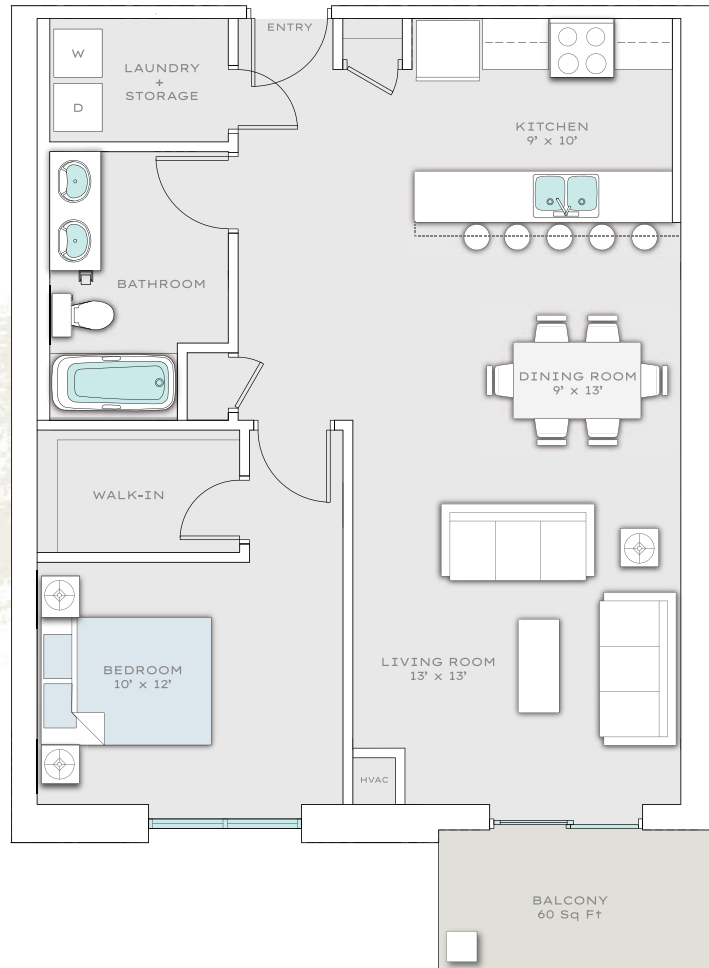

COMPASS

850 SQ FT

■ 1 BEDROOM

■ 1 BATHROOM

■ BALCONY

ALL FLOORS