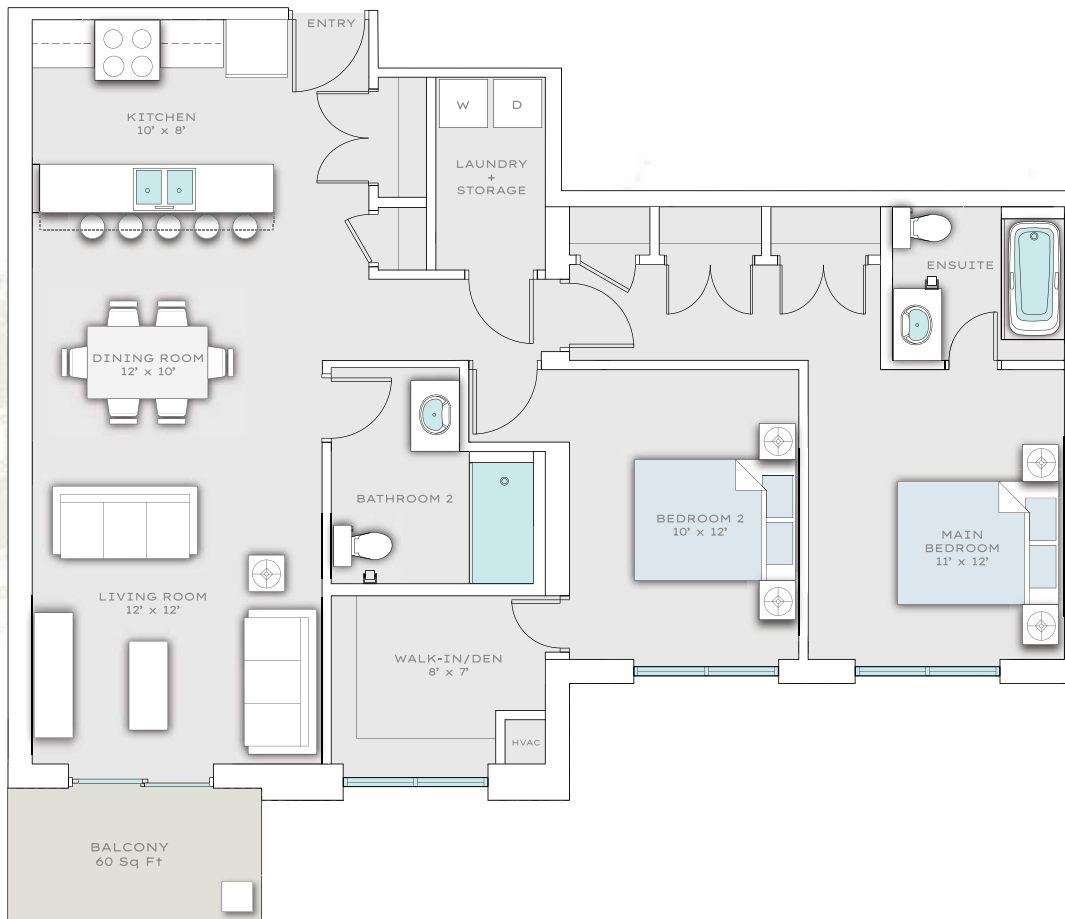

BRIDGE

1130 SQ FT

■ 2 BEDROOMS

■ 2 BATHROOMS

■ BALCONY

FLOORS 2-6