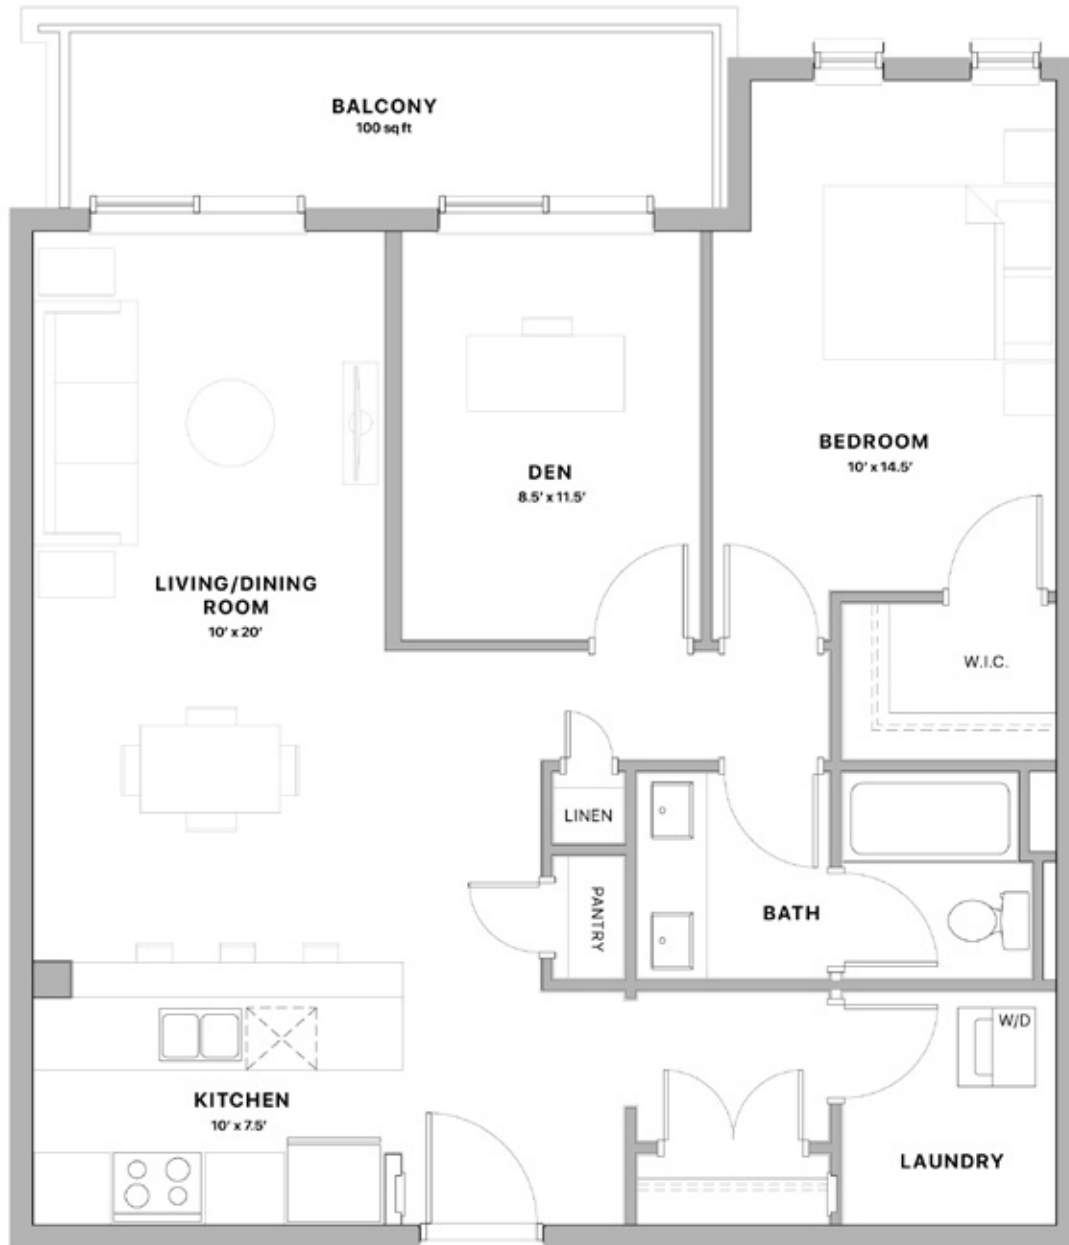

BELLEVUE

NORTH

MAIN FLOOR ONLY

TOULON

1 BED / 1 DEN
965 sq. ft.

Plans and specifications are subject to change without notice. Actual usable floor space may vary from stated floor area. Illustrations are artists concept only and may show optional features not included in base price. See sales representative for further information. E. & O. E.