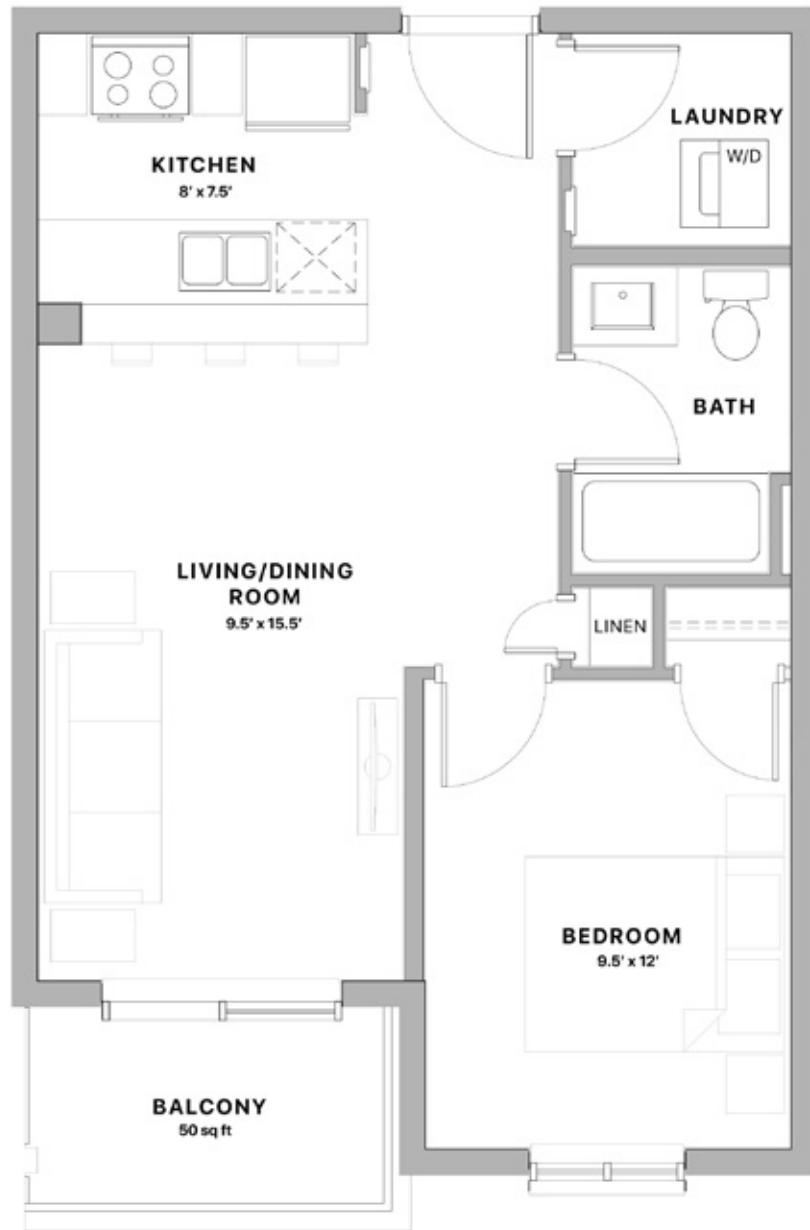

BELLEVUE

NORTH

MAIN FLOOR ONLY

RIVIERA

1 BED
570 sq. ft.