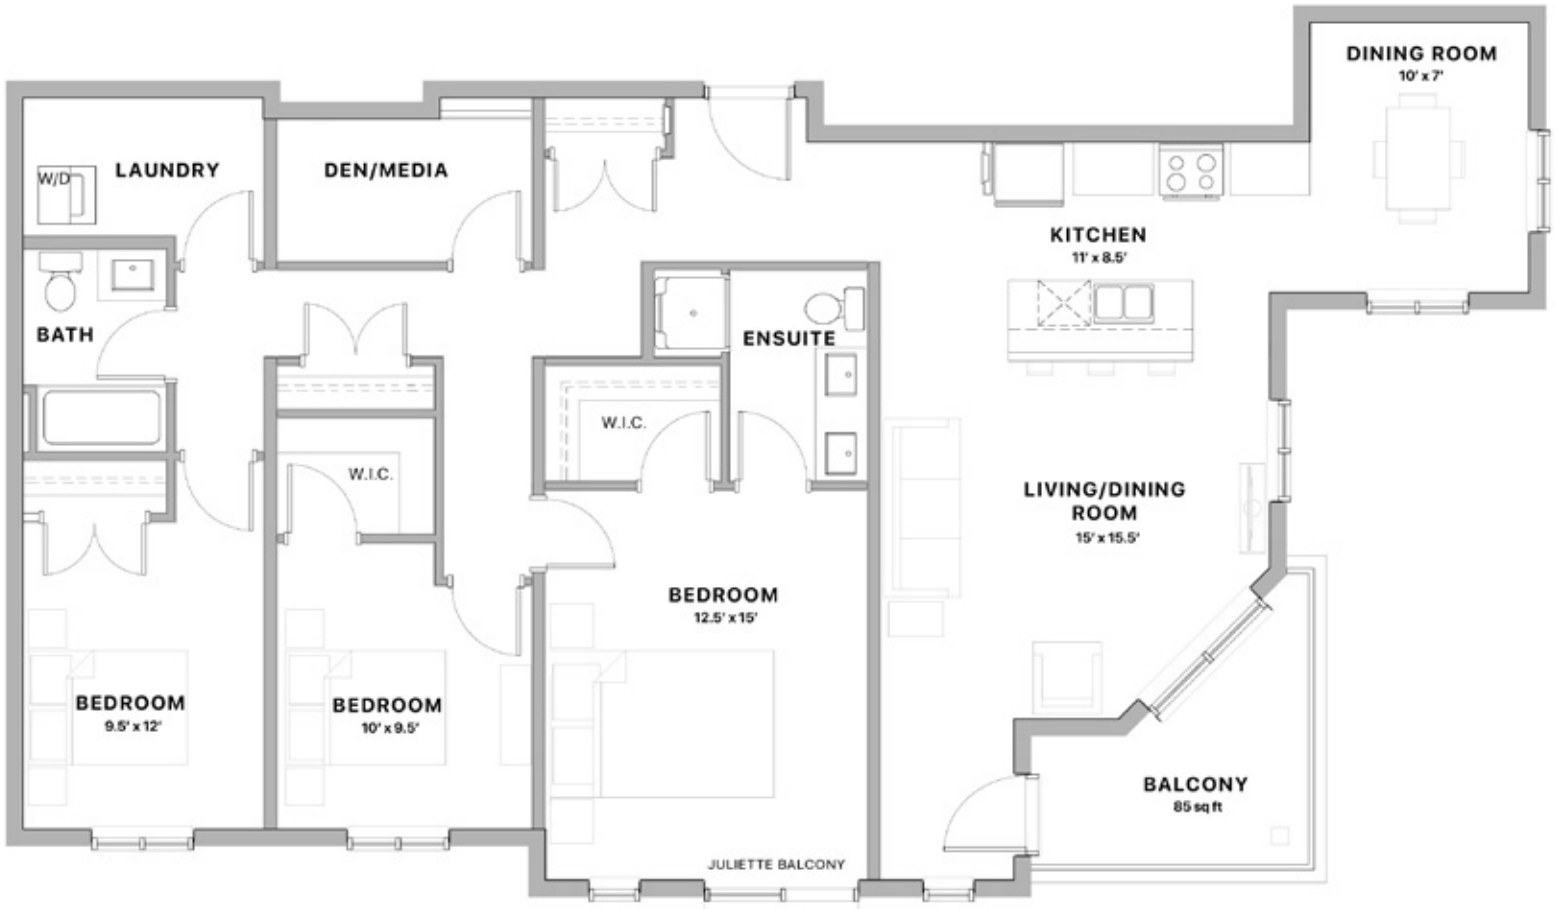

BELLEVUE

NORTH

FLOORS; 2,3,4

PARIS 3 BED / DEN
1600 sq. ft.

Plans and specifications are subject to change without notice. Actual usable floor space may vary from stated floor area. Illustrations are artists concept only and may show optional features not included in base price. See sales representative for further information. E. & O. E.