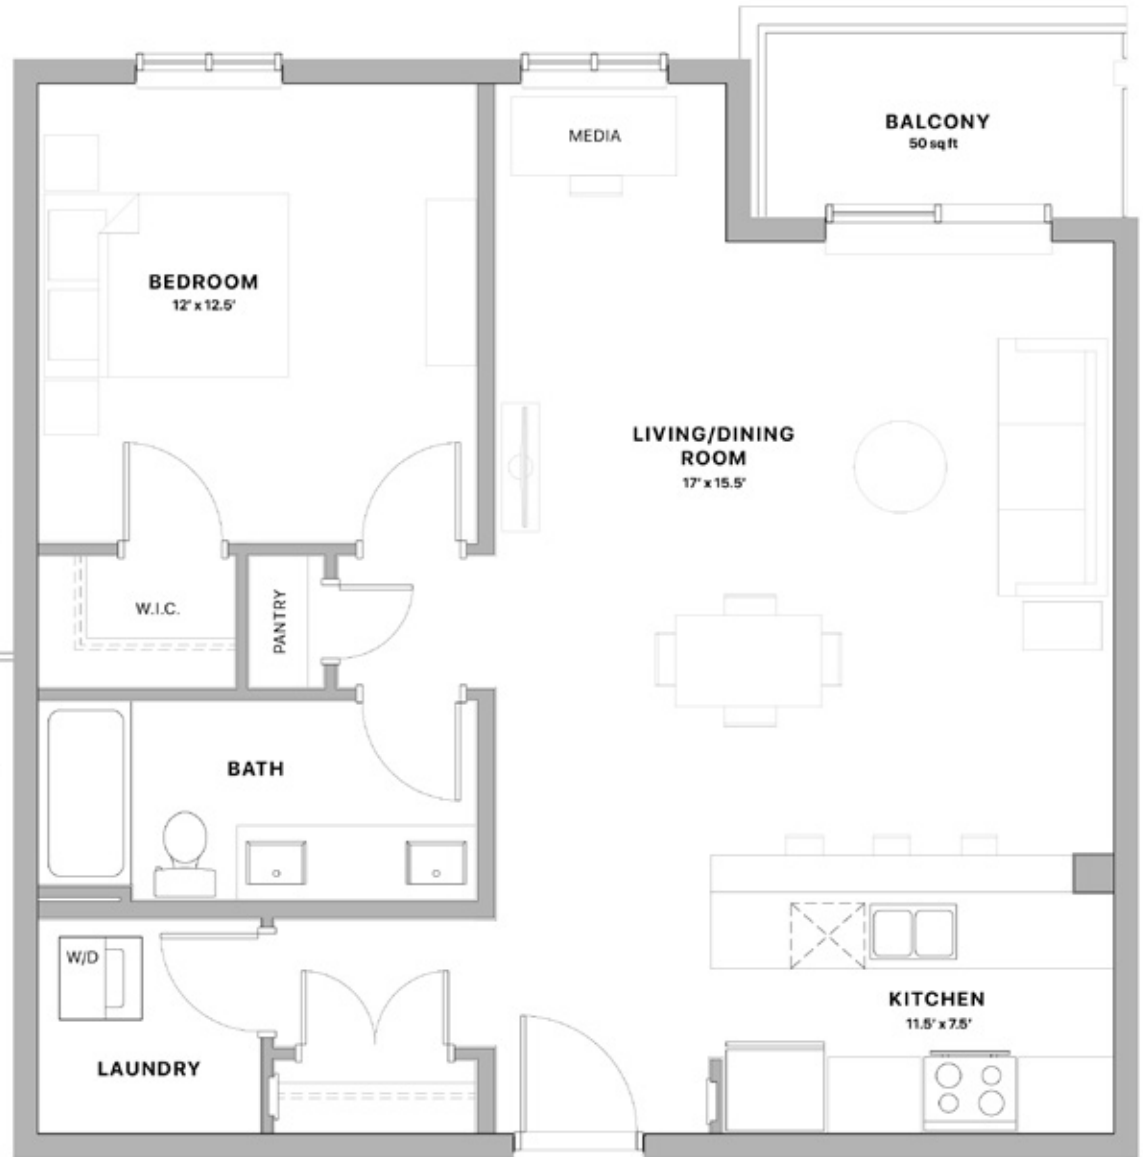

BELLEVUE

NORTH

**BATH
OPTION 2
LAYOUT**

ALL FLOORS

NIMES

1 BED
870 sq. ft.