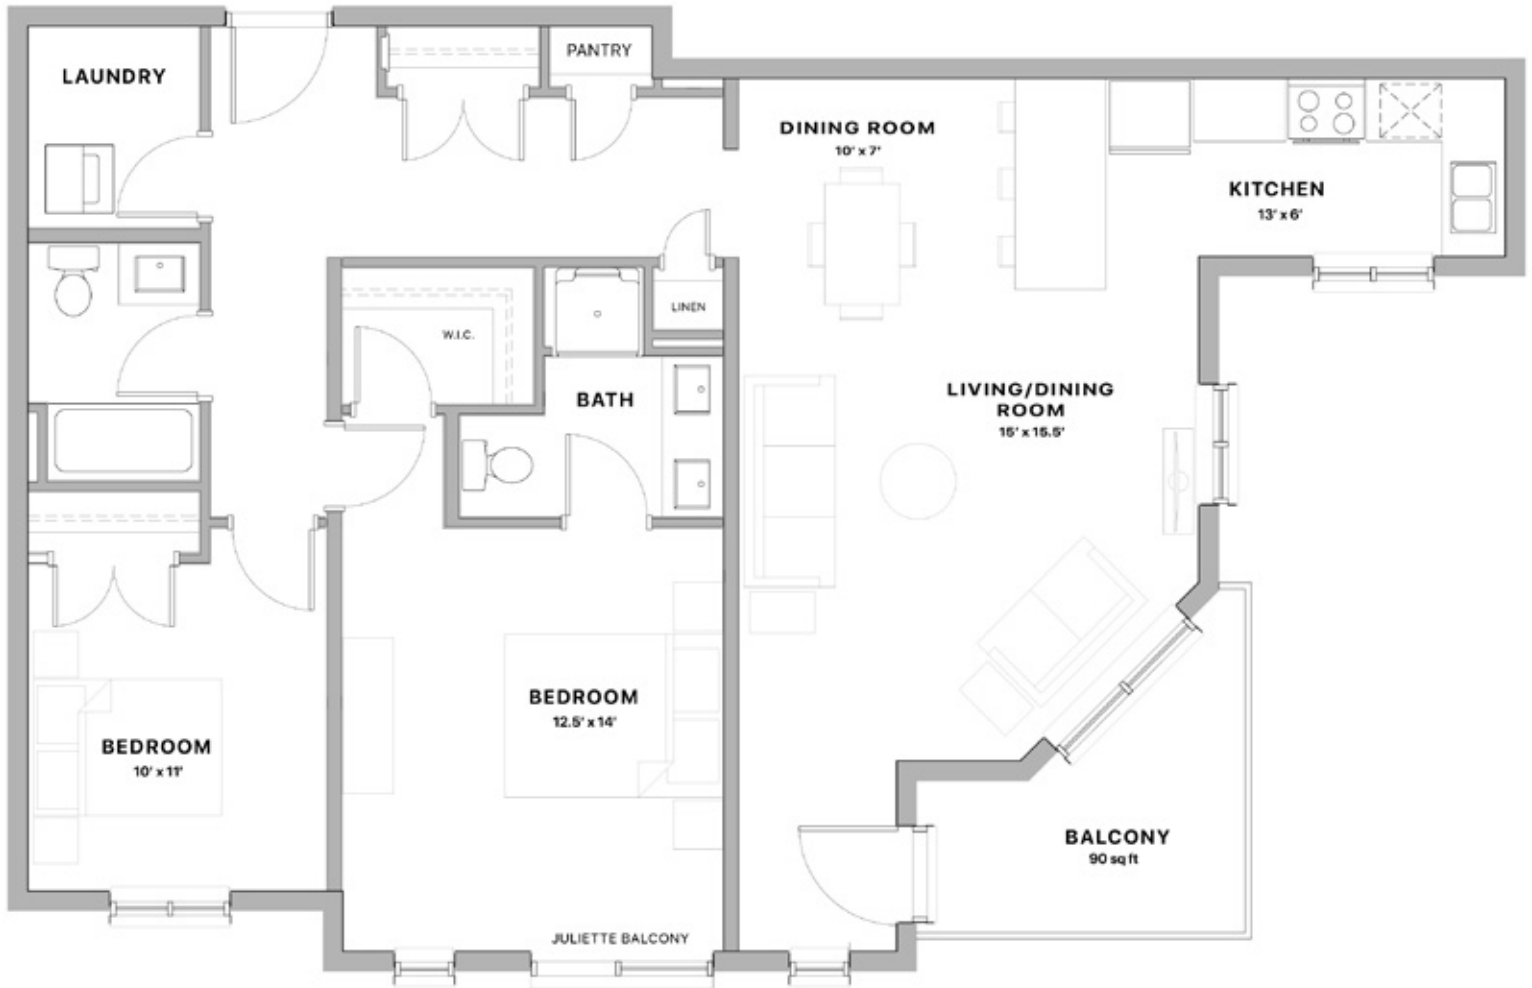

# BELLEVUE

NORTH

MAIN FLOOR ONLY

## NICE

2 BED  
1260 sq. ft.

Plans and specifications are subject to change without notice. Actual usable floor space may vary from stated floor area. Illustrations are artists concept only and may show optional features not included in base price. See sales representative for further information. E. & O. E.