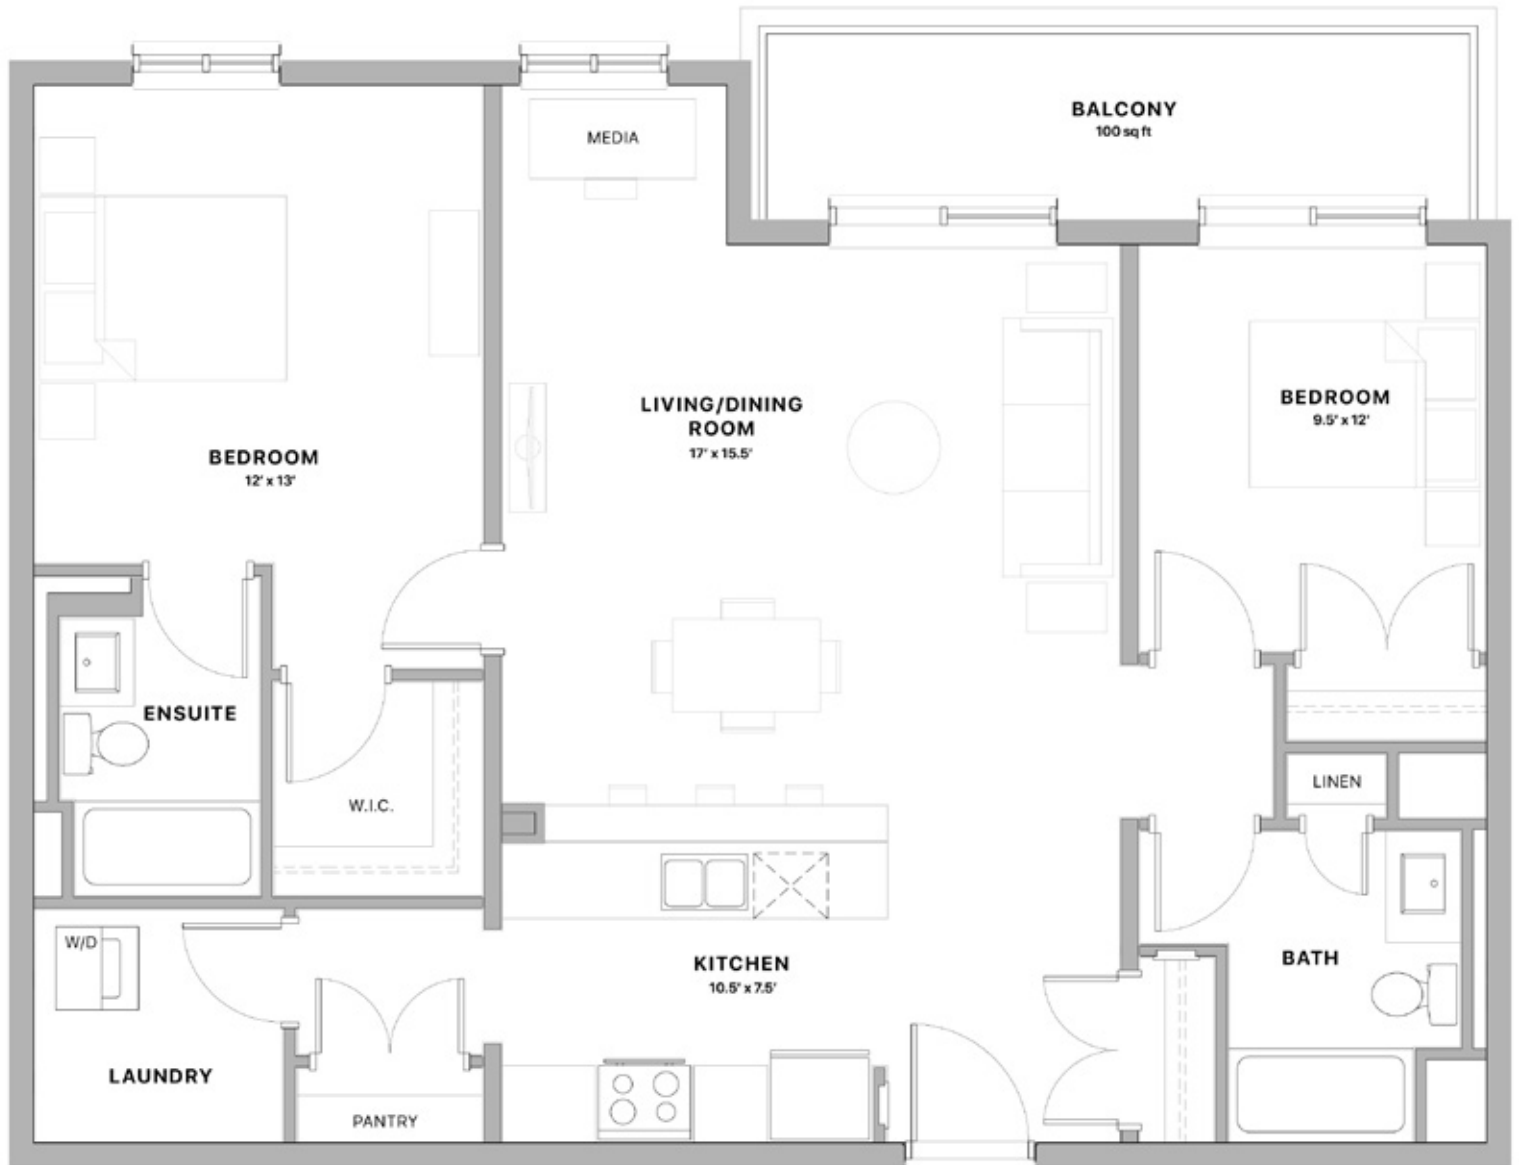

BELLEVUE

NORTH

MAIN FLOOR ONLY

LILLE

2 BED
1050 sq. ft.