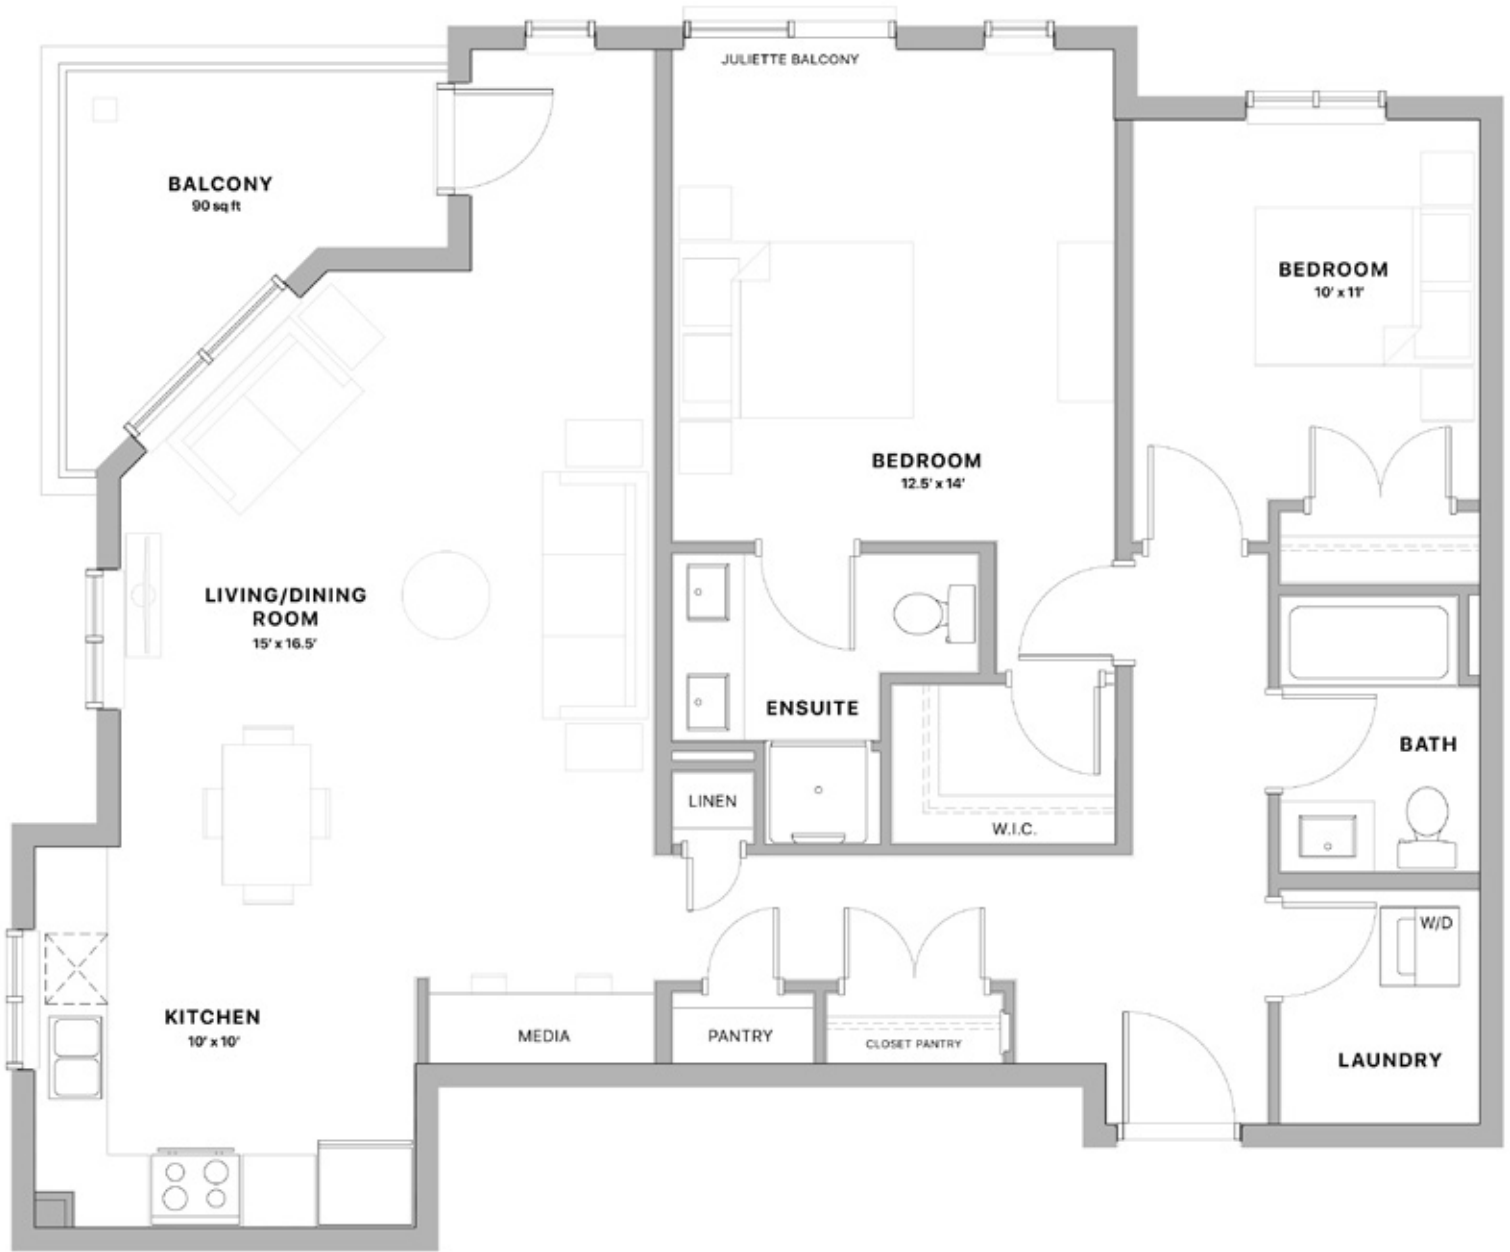

BELLEVUE

NORTH

FLOORS; 2,3,4

BORDEAUX 2

2 BED
1230 sq. ft.

Plans and specifications are subject to change without notice. Actual usable floor space may vary from stated floor area. Illustrations are artists concept only and may show optional features not included in base price. See sales representative for further information. E. & O. E.