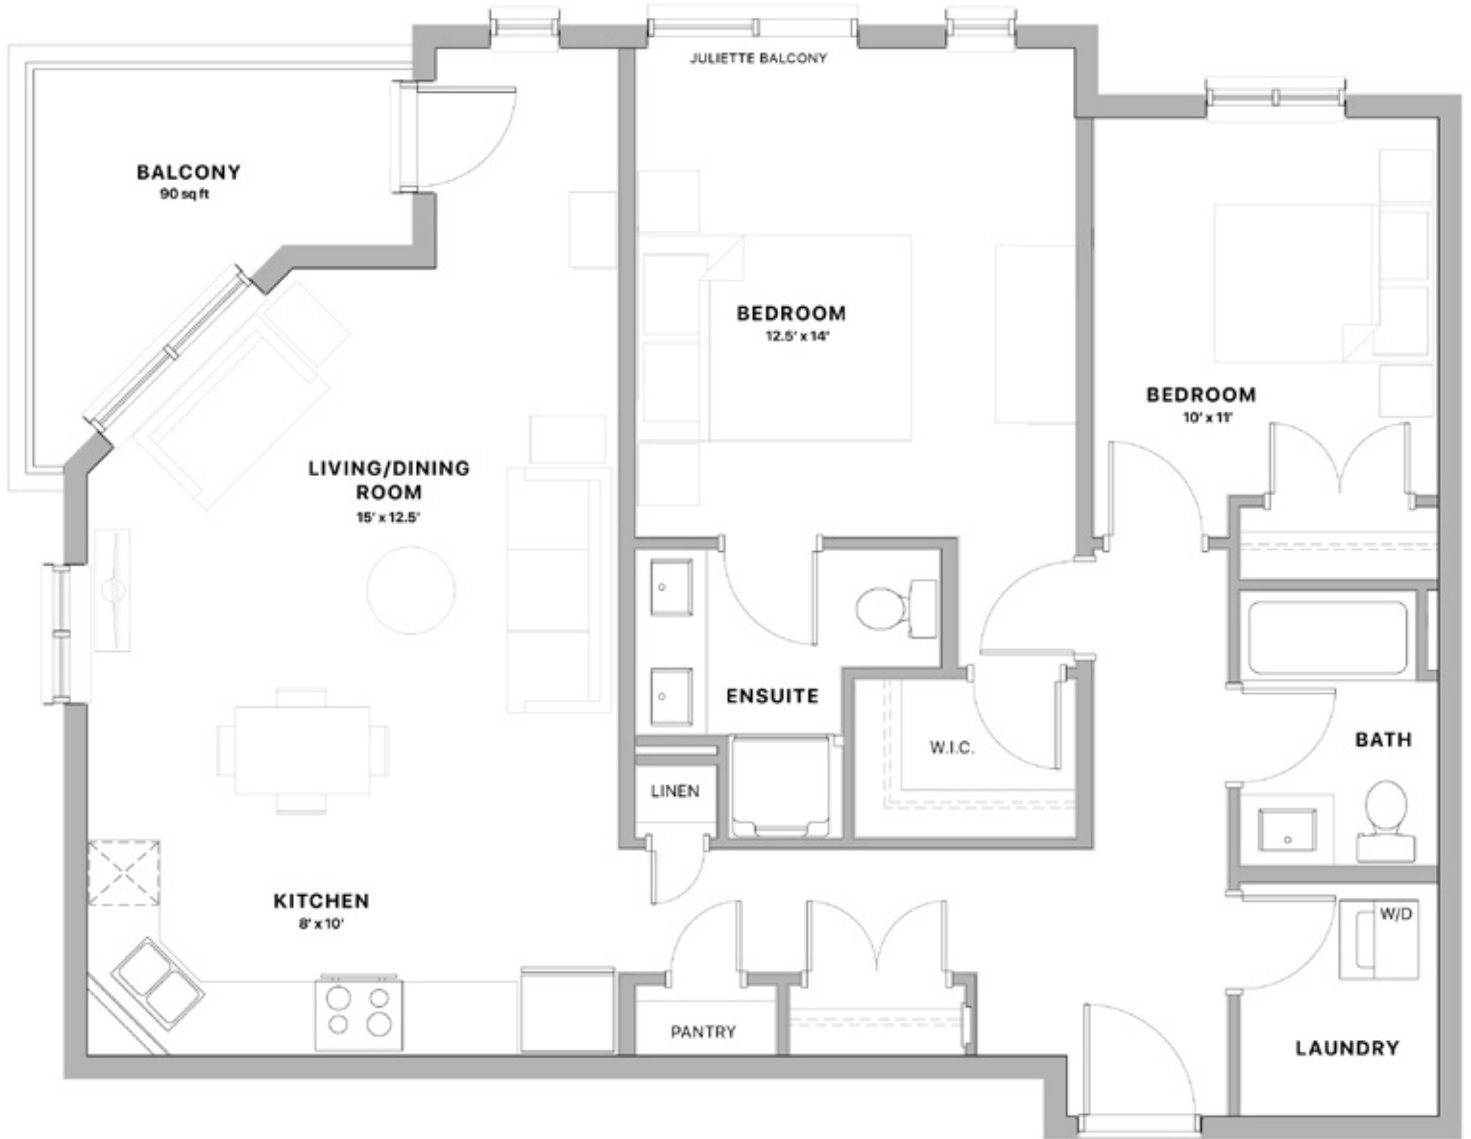

BELLEVUE

NORTH

MAIN FLOOR ONLY

BORDEAUX

2 BED
1160 sq. ft.

Plans and specifications are subject to change without notice. Actual usable floor space may vary from stated floor area. Illustrations are artists concept only and may show optional features not included in base price. See sales representative for further information. E. & O. E.